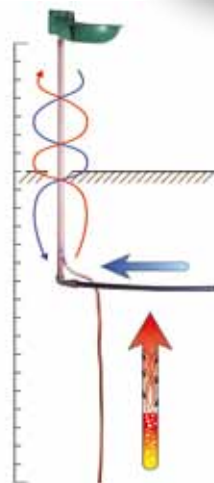

FORSTAL

Ref. 30-21

Save money !
by ordering per
BOX OF 10!

Large and sturdy bowl perfect for cattle or horses.

3/4"* brass valve.
Water supply from the top and/or bottom.

Wide paddle, easy to push.

Synthetic material shock-resistant.

*1/2" (15 X 21) connection on request.

Advantages

Reliable and sturdy:

- Very sturdy synthetic waterer, tried and tested for over 15 years by numerous cattle and horse breeders.
- Simple valve (same as F11), unrivalled for nearly 30 years.

Ref. 30-22

Synthetic vertical paddle with locking bracket.

3/4" brass valve.

Ref. 30-27

Tube, 3/4" brass valve.

User-friendly. Adjustable flow rate.

Geothermal Probe

Ref. A-590

3/4" connection to waterer.

The probe absorbs heat from the soil and transmits it to the valve of the drinking bowl to prevent it from freezing.
Copper.

FORSTAL:
The synthetic bowl is made of sturdy material that has been tried and tested for over 15 years.