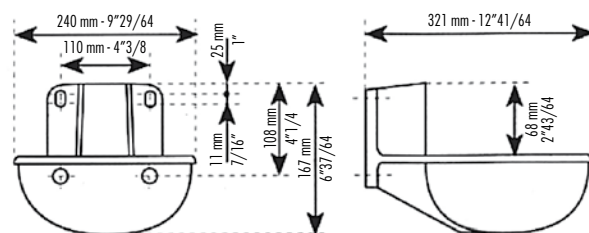

FOR THE MOUNTING OF FORSTAL

OUR ADVICE

Forstal offers the best price-quality ratio of the entire product range!